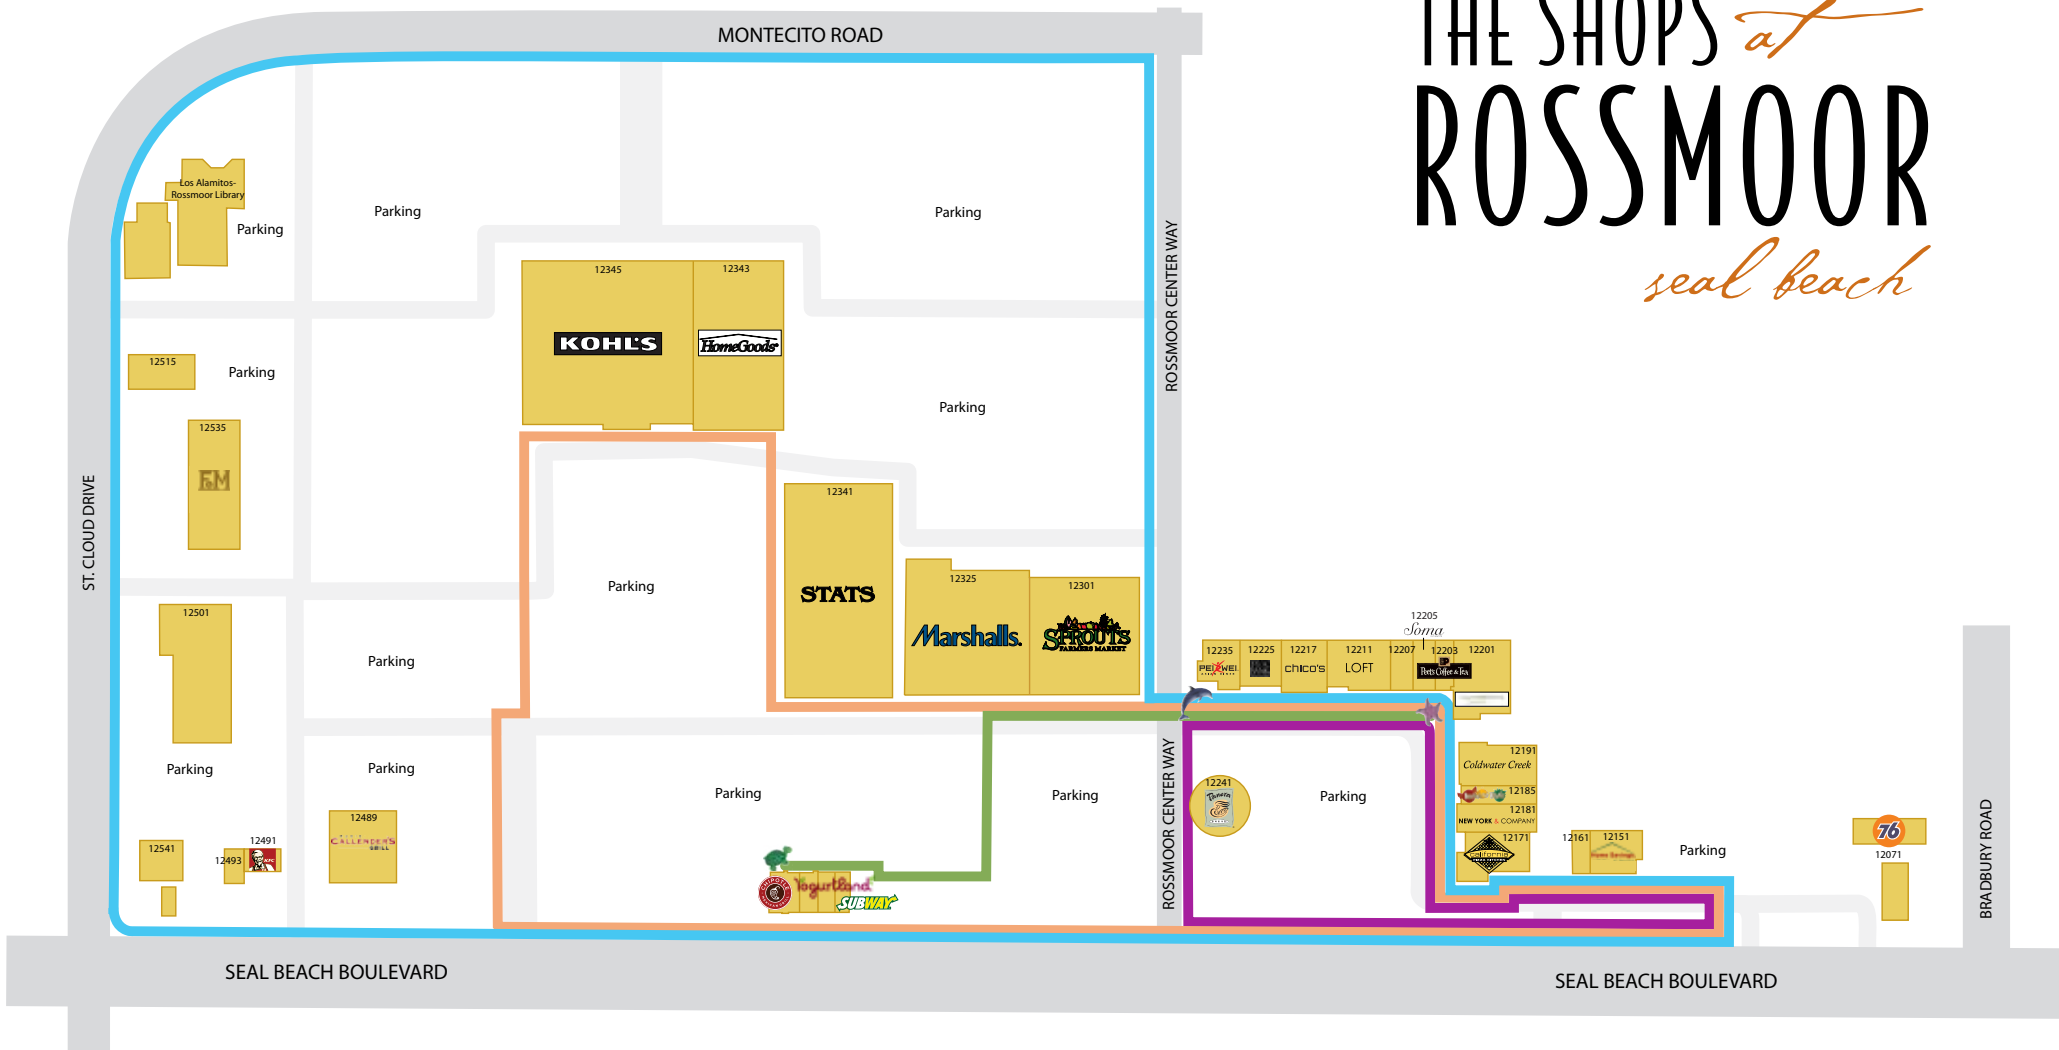

See back for map and walking routes.

THE SHOPS *at* ROSSMOOR *seal beach*

Walking Routes

ROUTE 1 

The Adventurer
1 1/8 miles

ROUTE 2 

The StoreGazer
3/4 mile

ROUTE 3 

The Stroller
1/2 mile

ROUTE 4 

Animal Tracker
1/4 mile   